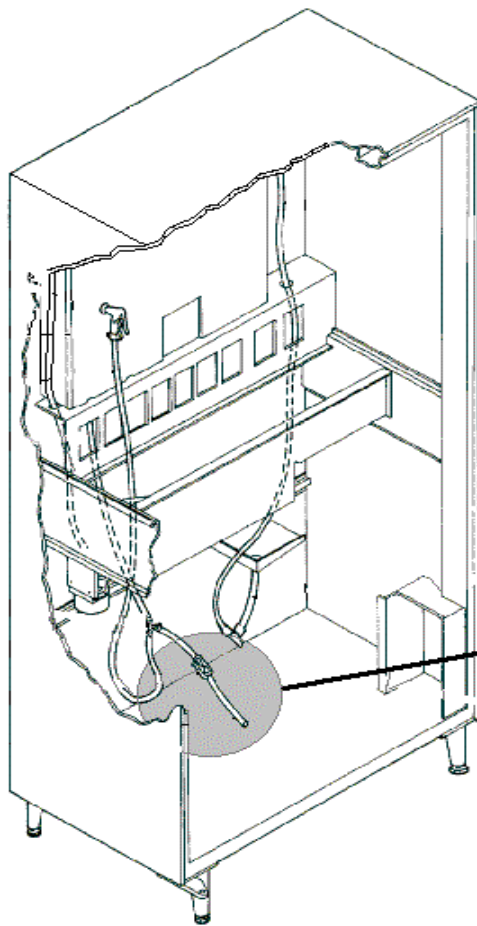

B6339901

April 28, 1999

The throttling clamp used to secure the hot water tank drain hose has been revised in order to provide a more positive means of clamping the drain hose closed. The new style drain hose clamp, part # P6408154 is currently available from the National Vendors Parts Department.